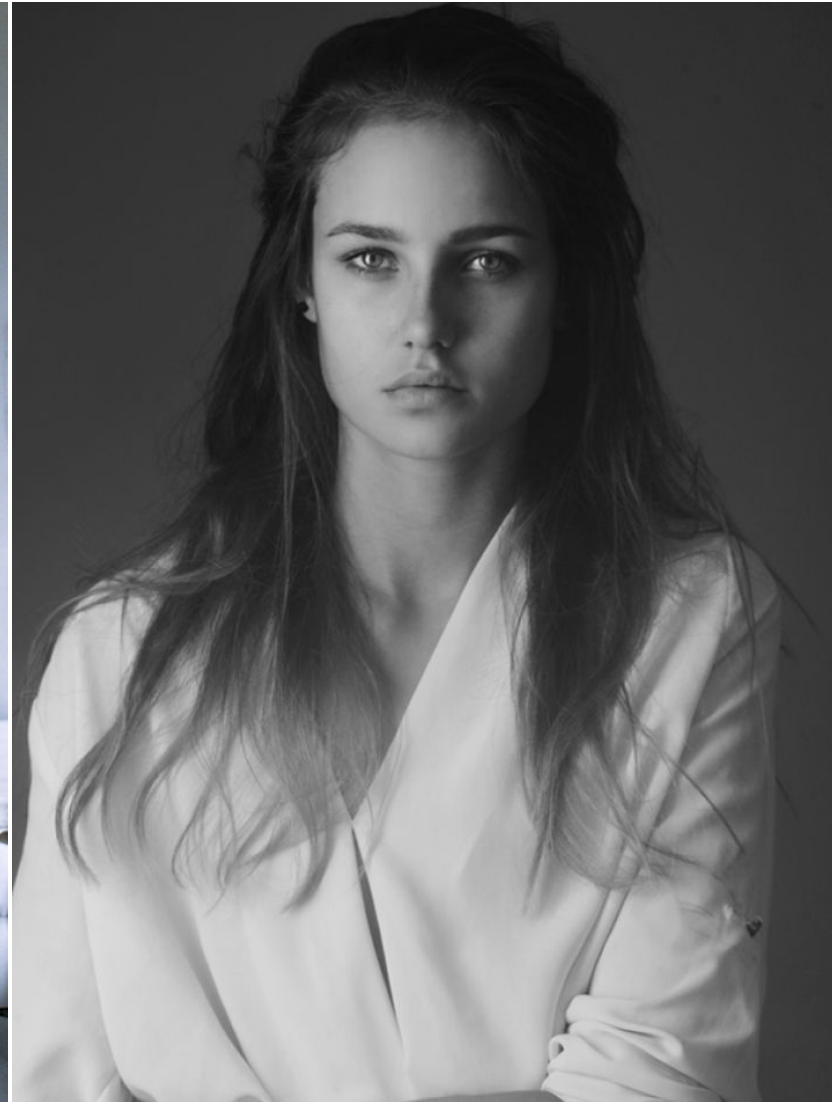

TESS KROES

Height 181cm/5'11.5" Bust 78cm/30.5" Waist 63cm/25" Hips 93cm/36.5" Shoe 41.0 EU/10.0 US/7.0 UK Hair Light Brown Eyes Green