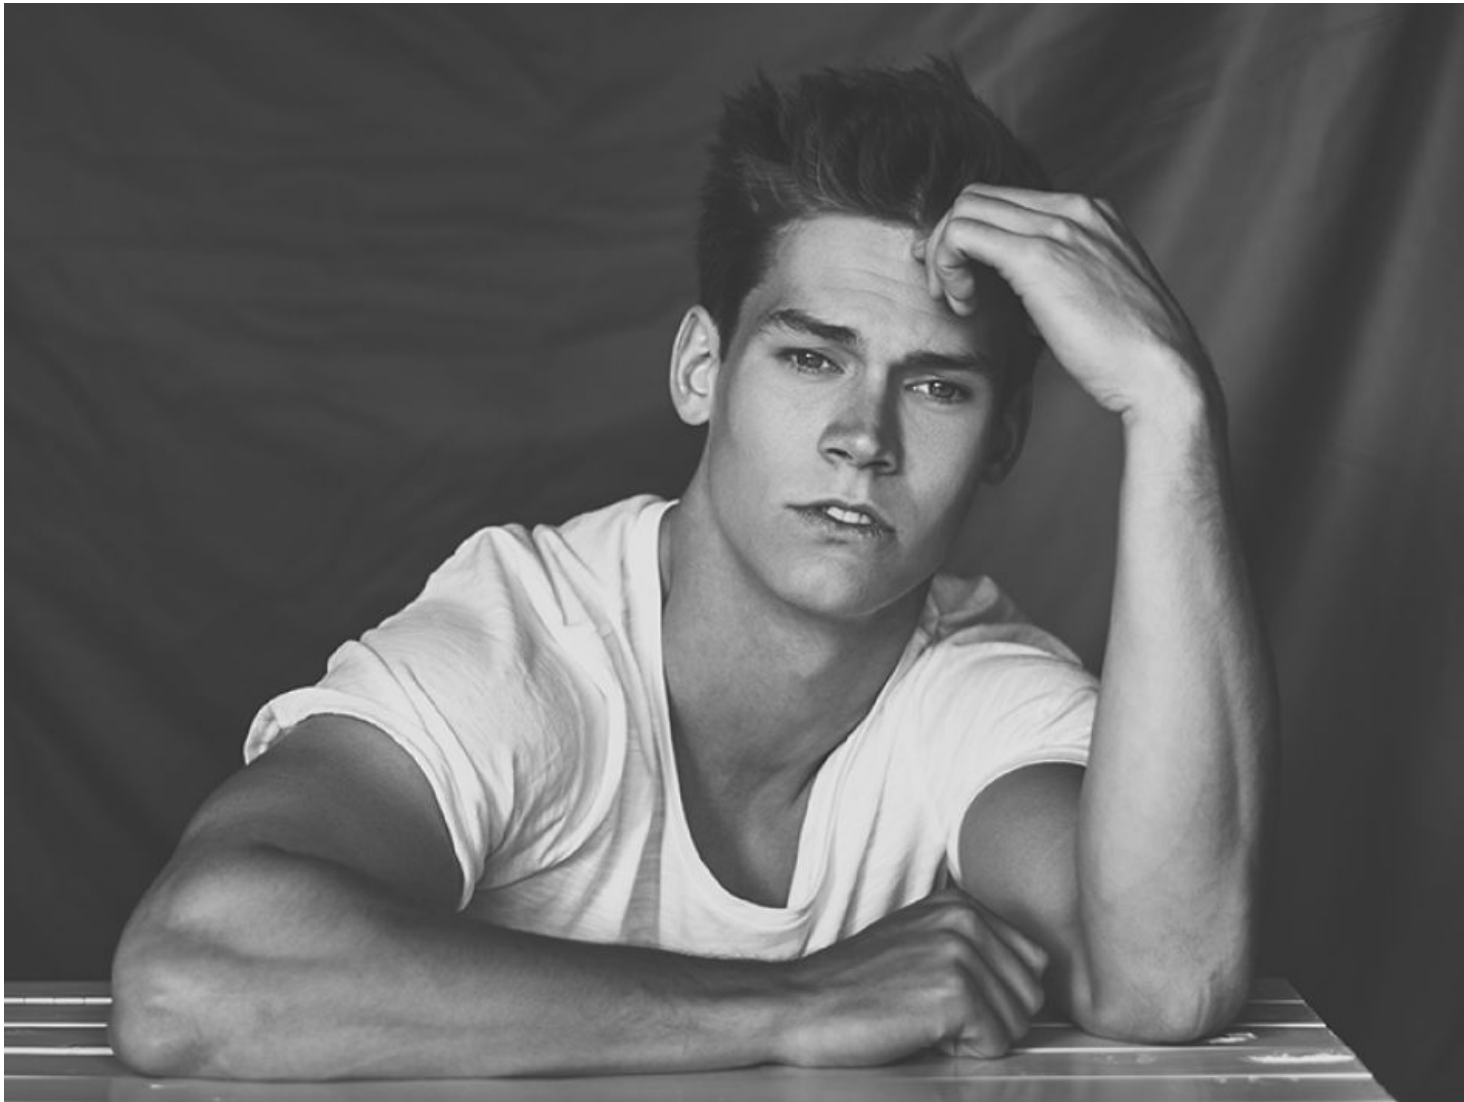

MIKE HOFFMANN

Height 189cm/6'2.5" Waist 80cm/31.5" Chest 99cm/39" Hips 94cm/37" Hair Blonde Eyes Green

MIKE HOFFMANN

Height 189cm/6'2.5" Waist 80cm/31.5" Chest 99cm/39" Hips 94cm/37" Hair Blonde Eyes Green