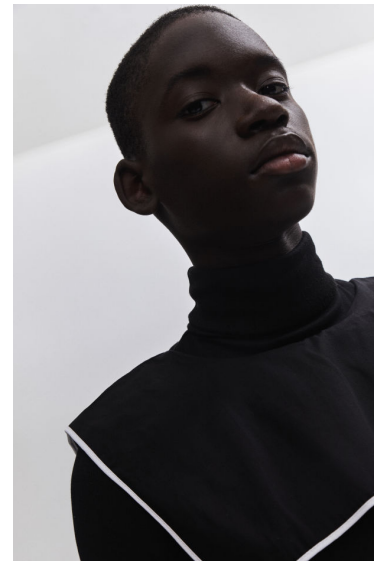

CLAUDIO CABRAL

Height 185cm/6'1" Waist 64cm/25" Chest 77cm/30.5" Hips 91cm/36"
Hair Black Eyes Brown

Niels Hemmingsens Gade 20B, 4. | DK1153 Copenhagen | CVR: 39261545
Phone: +45 8844 6088 | info@twomanagement.com