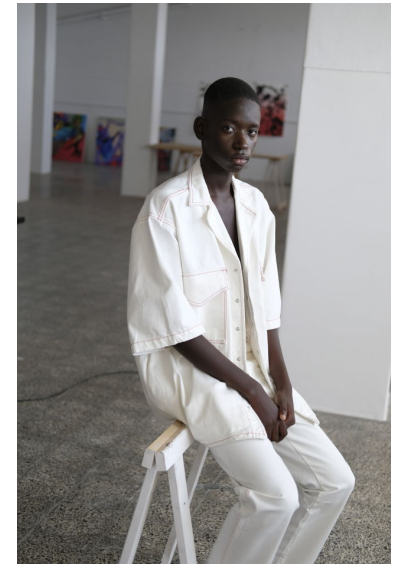

CLAUDIO CABRAL

Height 185cm/6'1" Waist 64cm/25" Chest 77cm/30.5" Hips 91cm/36"
Hair Black Eyes Brown

Niels Hemmingsens Gade 20B, 4. | DK1153 Copenhagen | CVR: 39261545
Phone: +45 8844 6088 | info@twomanagement.com